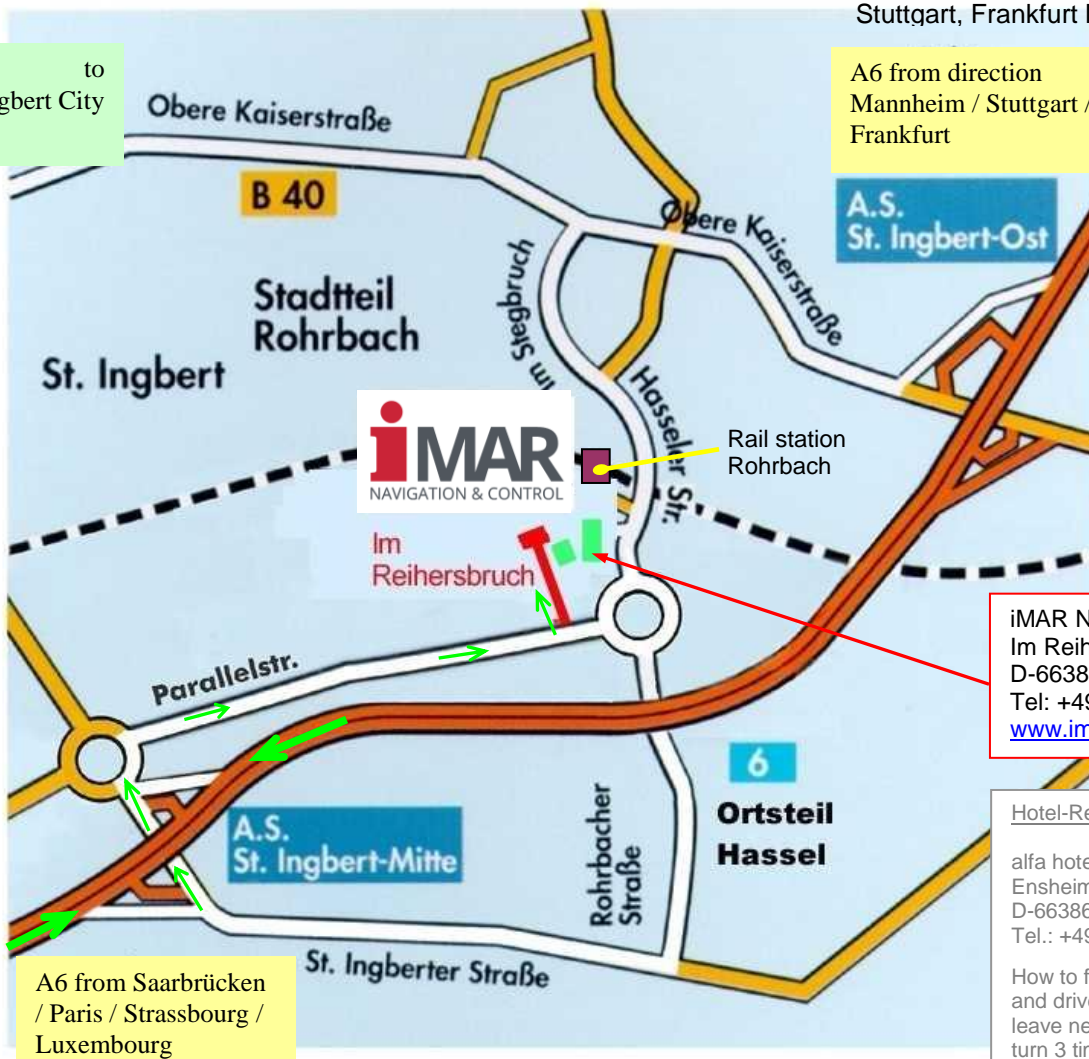

How you will find us:

With the car from direction Mannheim / Frankfurt / Stuttgart or Saarbrücken / Paris / Straßburg:

At the highway exit St. Ingbert Mitte leave the Autobahn A6. Turn right in direction Rohrbach. Then before entering the next roundabout, turn left into the street „Im Reihersbruch“. At the end of the street you will find visitor parking slots at our business plant.

With the German Rail:

Railway station Rohrbach (next after / before St. Ingbert)

3 minutes walking (walk into direction Hassel)

With Aircraft:

Arrival at Airport Saarbrücken-Ensheim.

With the taxi approx. 15 minutes.

(alternatives: Strassbourg, Luxembourg, Stuttgart, Frankfurt Main, Frankfurt Hahn)

to
St. Ingbert City

A6 from direction
Mannheim / Stuttgart /
Frankfurt

iMAR Navigation GmbH
Im Reihersbruch 3
D-66386 St. Ingbert
Tel: +49-6894 9657 - 0
www.imar-navigation.de

Google Maps: